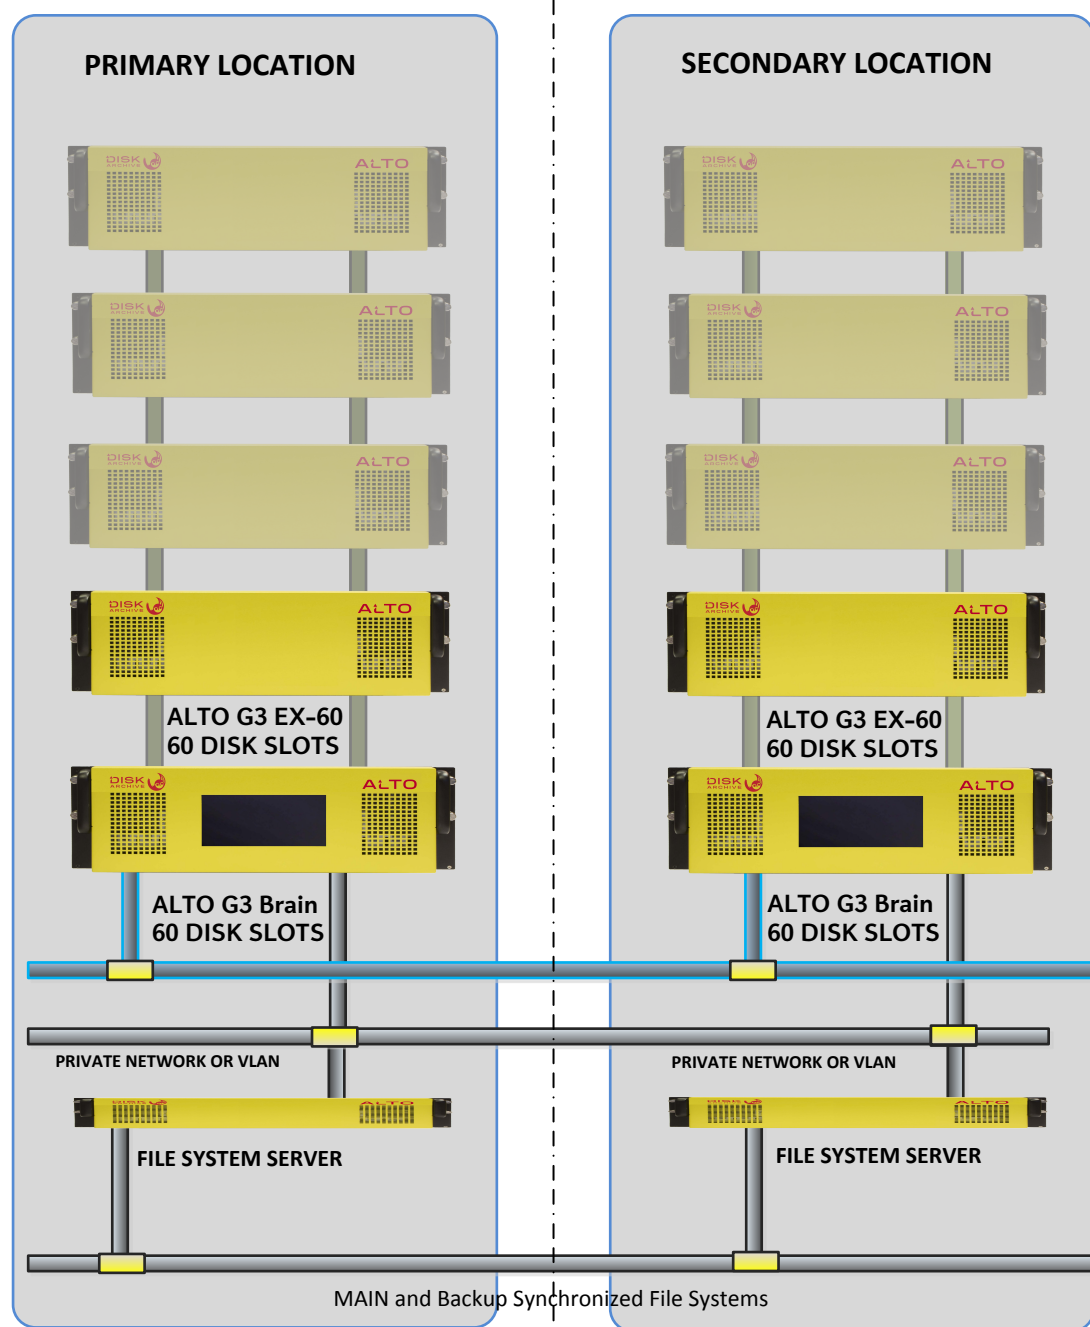

REDUNDANT ARCHIVE WITH HIGH AVAILABILITY

REMOTE SUPPORT

STORAGE CAPACITY EXPANSION

Storage Capacity may be doubled by adding Storage Expansion Chassis shown here in gray. Expansion is driven directly from ALTO with no additional Network Ports

INITIAL STORAGE CAPACITY

TB to PB to EB Fully Redundant Replicated storage will be provided based on Commodity Disk Drives of any size from any vendor vendors. Disks available locally off the shelf or integrated.

MONITORING & MANAGEMENT NETWORK

INTEGRATION WITH ALTO VFS

ALTO File Systems expose the ALTO Offline Disk Slots as Virtual NAS which can be mounted With CIFS / SaMBa by the Media Asset Management system

MEDIA NETWORK