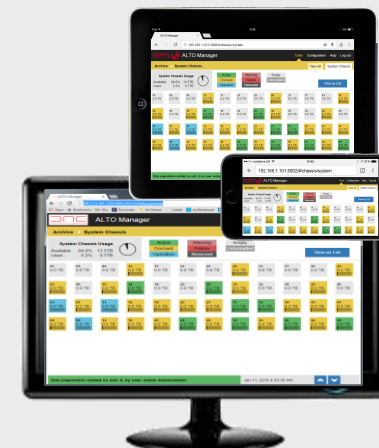

REDUNDANT ARCHIVE WITH HIGH AVAILABILITY

REMOTE SUPPORT

STORAGE CAPACITY EXPANSION

Storage Capacity may be doubled by adding Storage Expansion Chassis shown here in gray. Expansion is driven directly from ALTO with no additional Network Ports

MONITORING & MANAGEMENT NETWORK

INTEGRATION WITH ALTO VFS

ALTO File Systems expose the ALTO Offline Disk Slots as Virtual NAS which can be mounted With CIFS / SaMBa by the Media Asset Management system

MEDIA NETWORK

ADMINISTRATION & MEDIA MANAGEMENT

ALTO MANAGER

MEDIA ASSET MANAGEMENT

Notes:

OTHER STORAGE

phone: +44 800 048 8022 (UK)
+1 877 778 0022 (US)

email: happyarchiving@diskarchive.com
web: www.diskarchive.com

Disk Archive ALTO concept